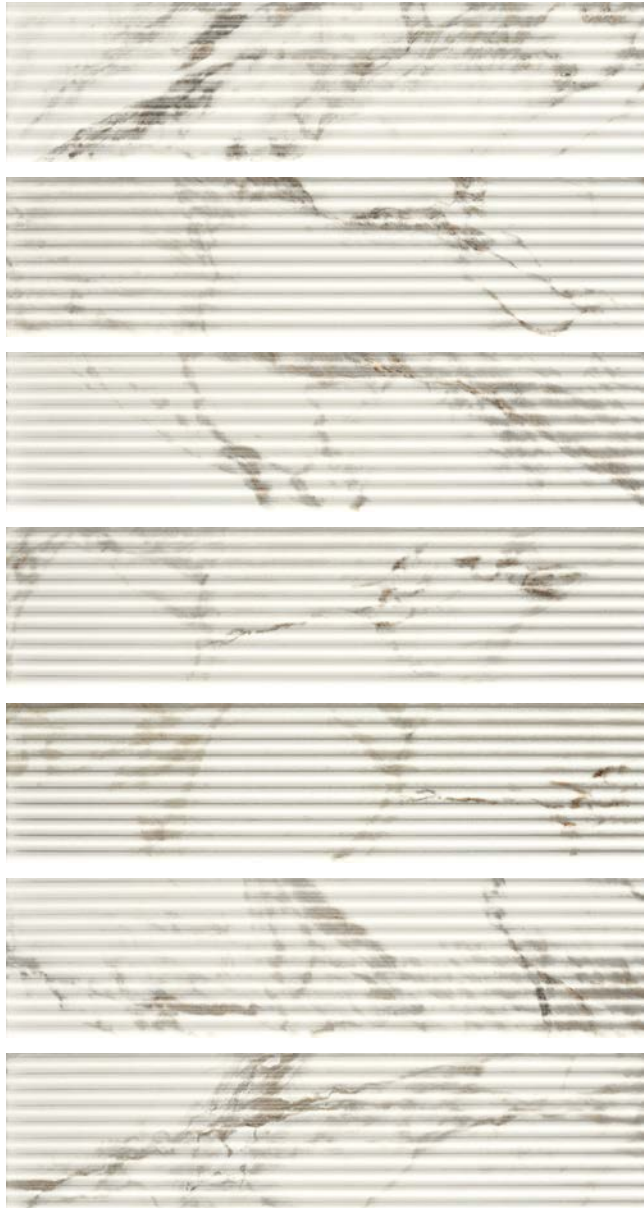

Borghini Classico **Bucatini**
4x16 **MATTE PRESSED**