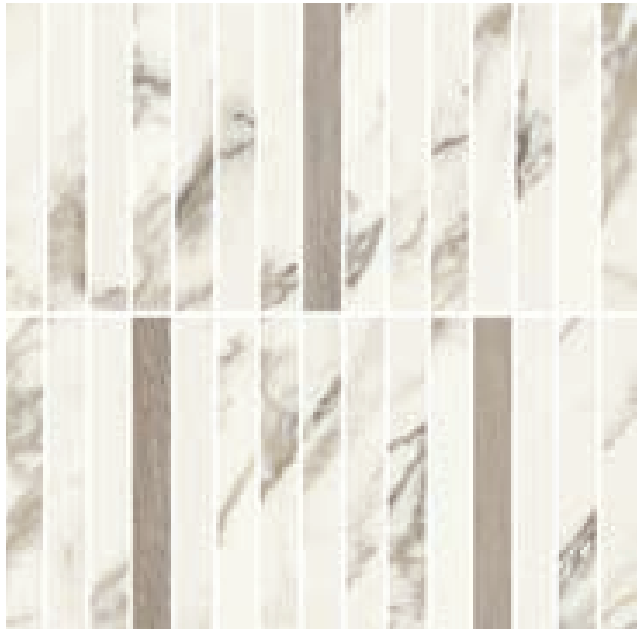

Borghini Classico
Mos Viale .75x6 NAT