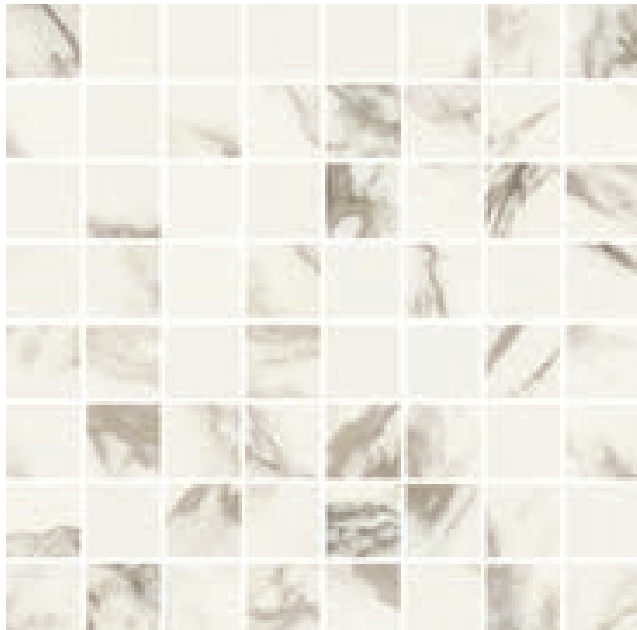

Borghini Classico
Mos Facets 1.5x1.5 NAT