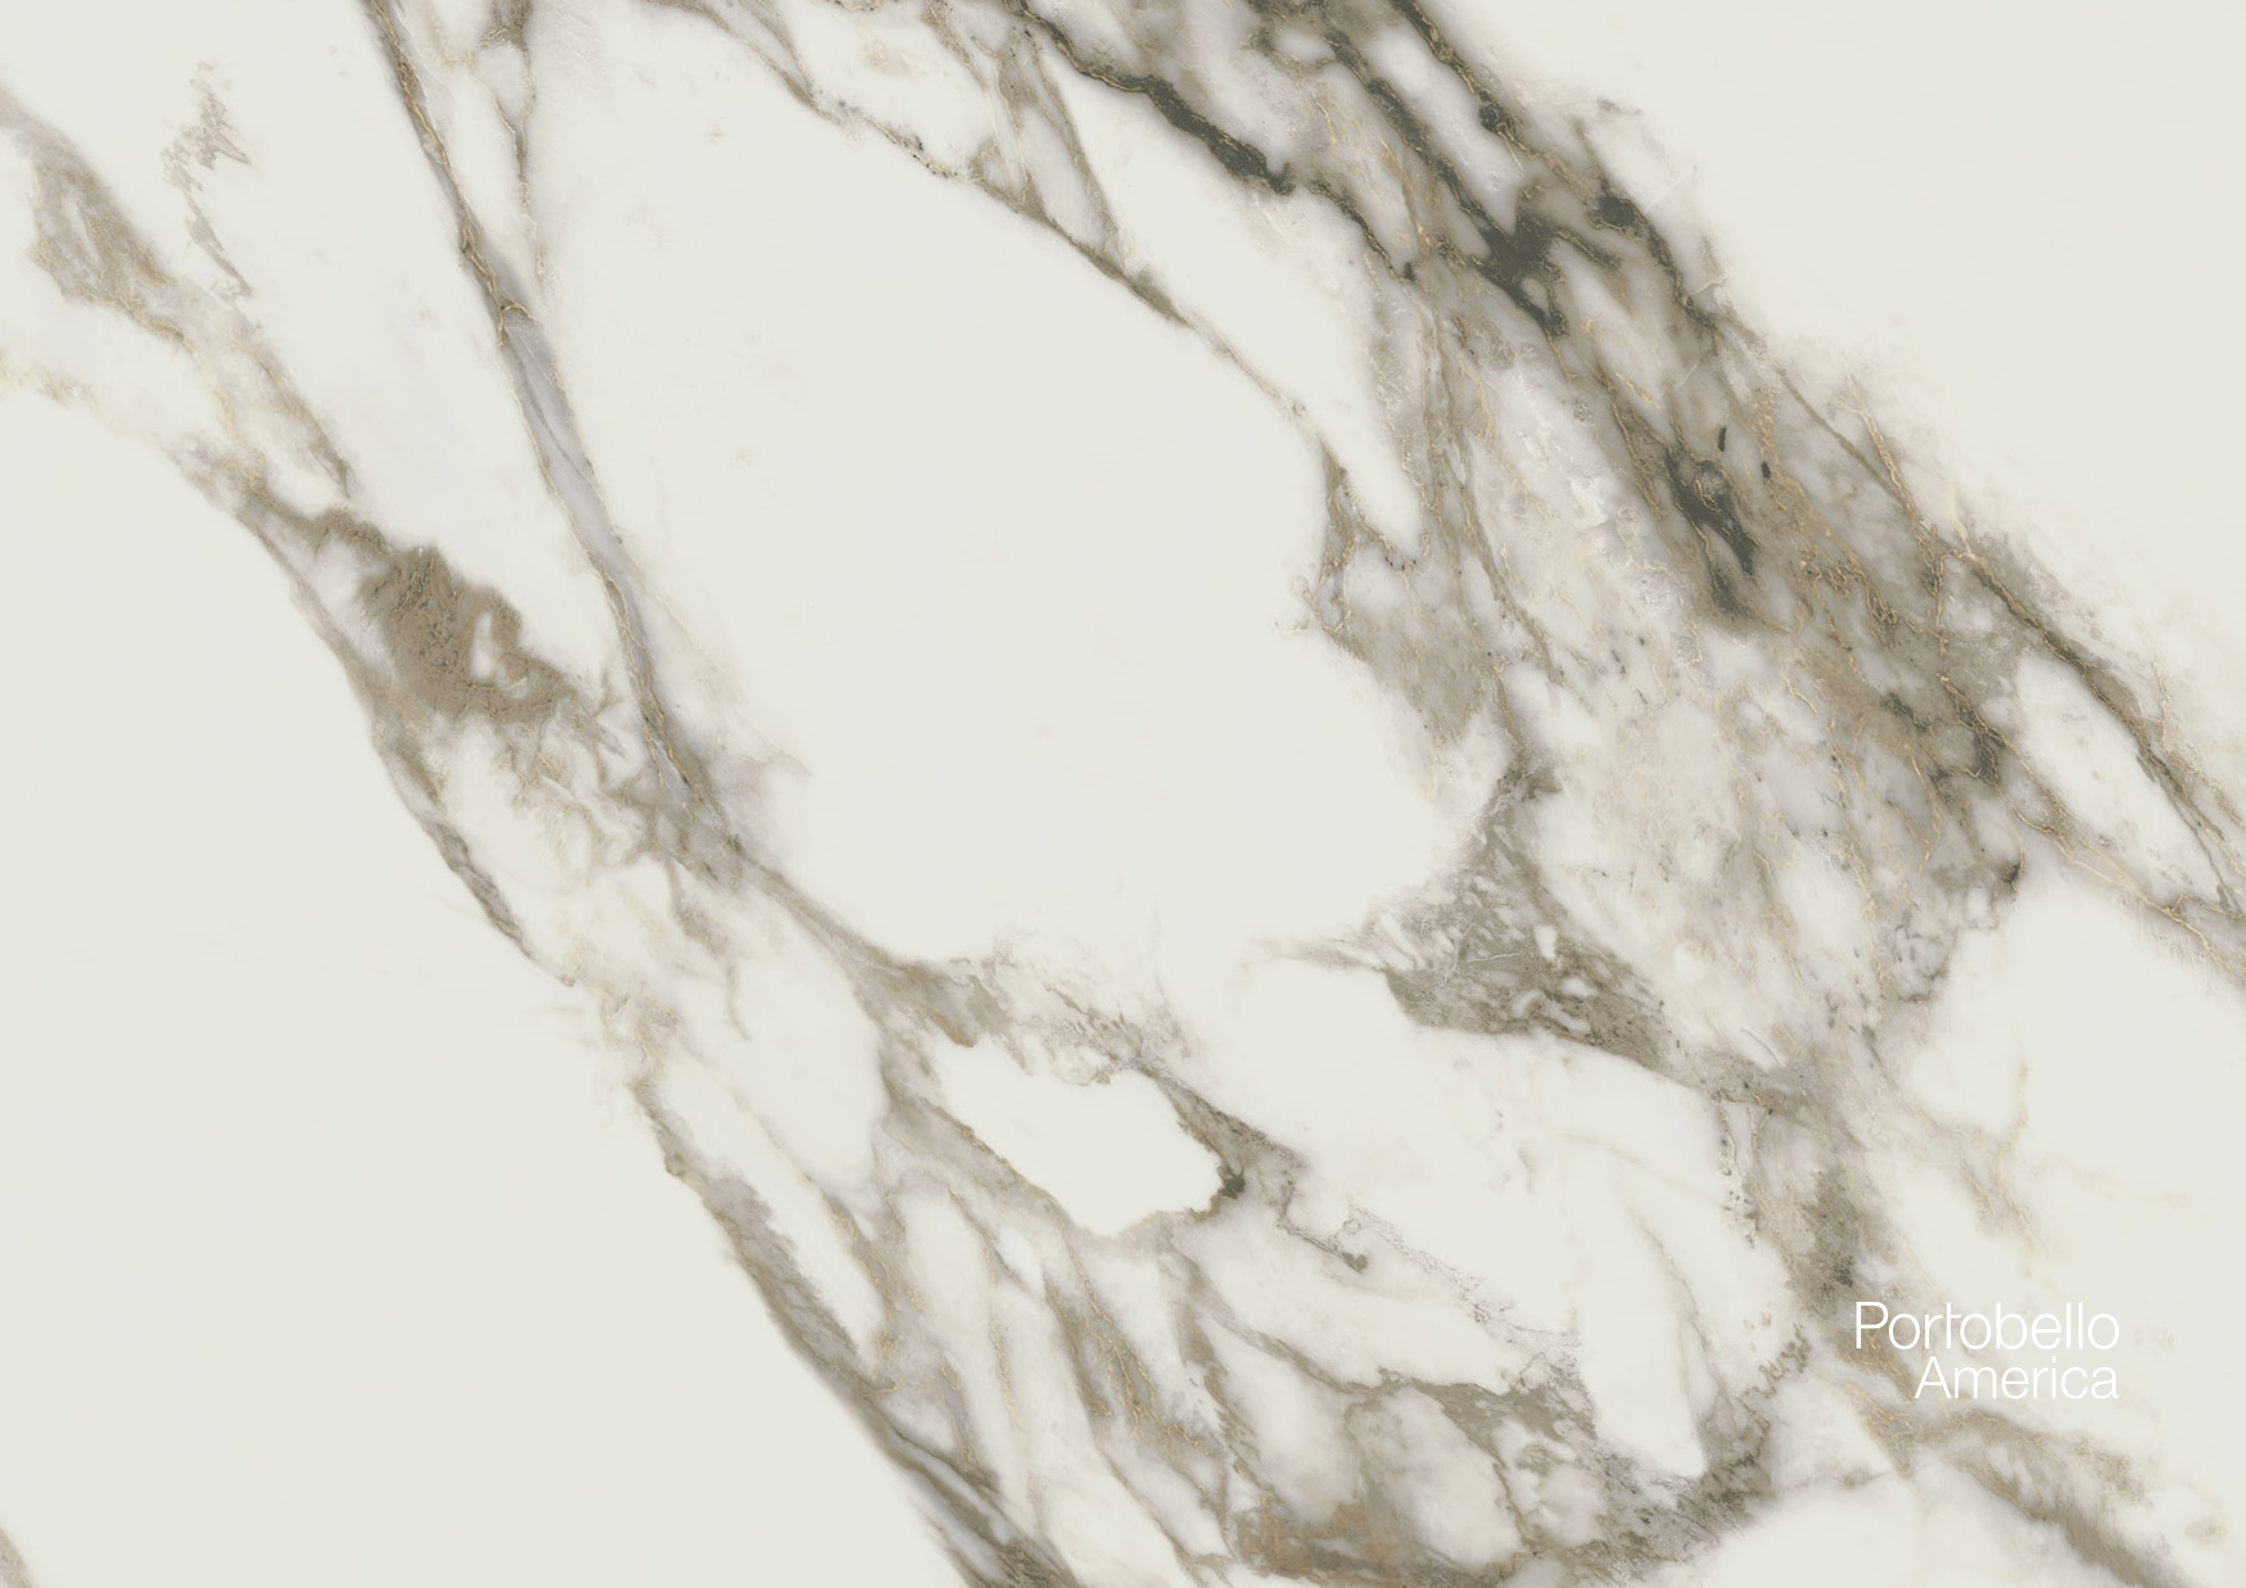

### GROUT JOINT

The recommended grout joint:	
1/8" RECT	3/16" PRESSED

Portobello  
America