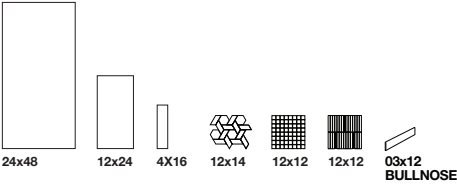

FORMATS

GROUT JOINT

The recommended grout joint:	
1/8" RECT	3/16" PRESSED