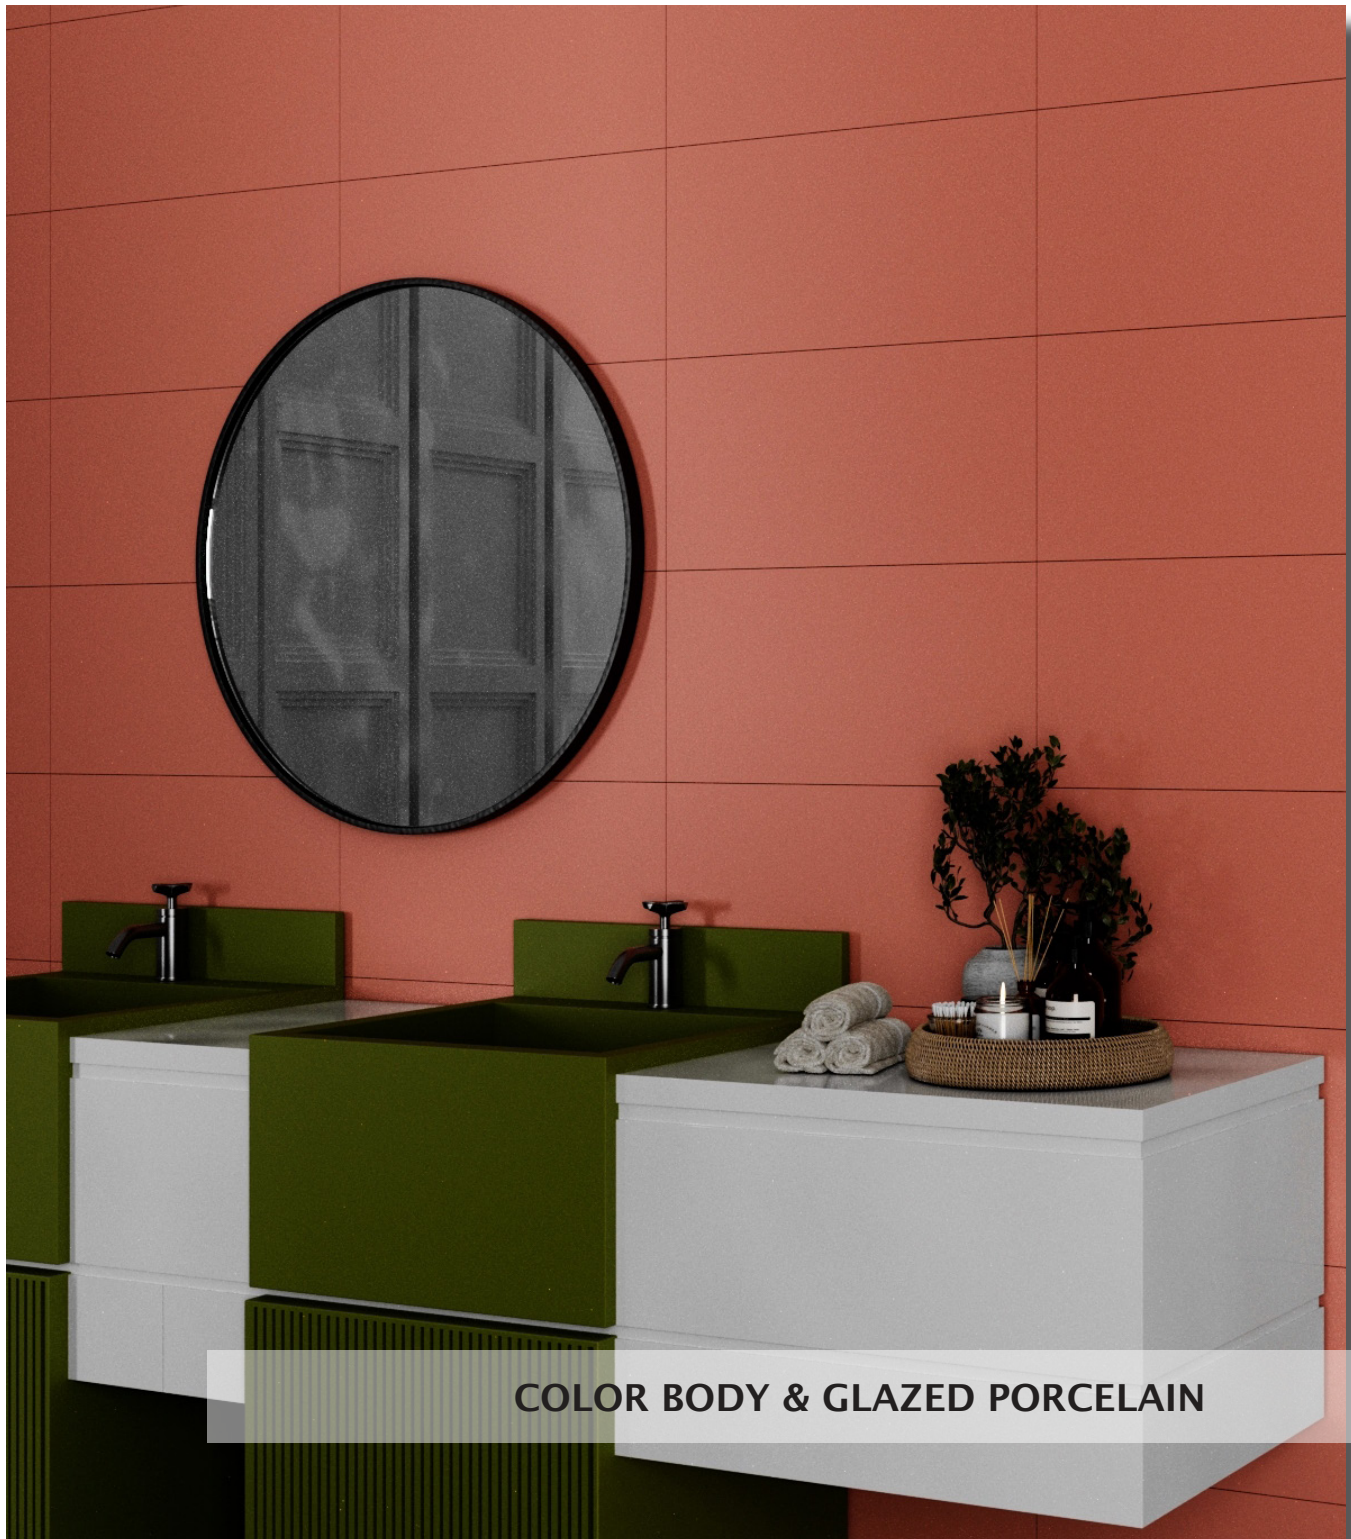

# NEW COLORS

*This collection delivers a vibrant monochromatic palette based on today's color trends. Having so many color options from natural to bright tones, provides designers with the opportunity to create funky and contemporary spaces.*

**COLOR BODY & GLAZED PORCELAIN**

## 12" X 24 - Matte Colored Body Porcelain - Rectified