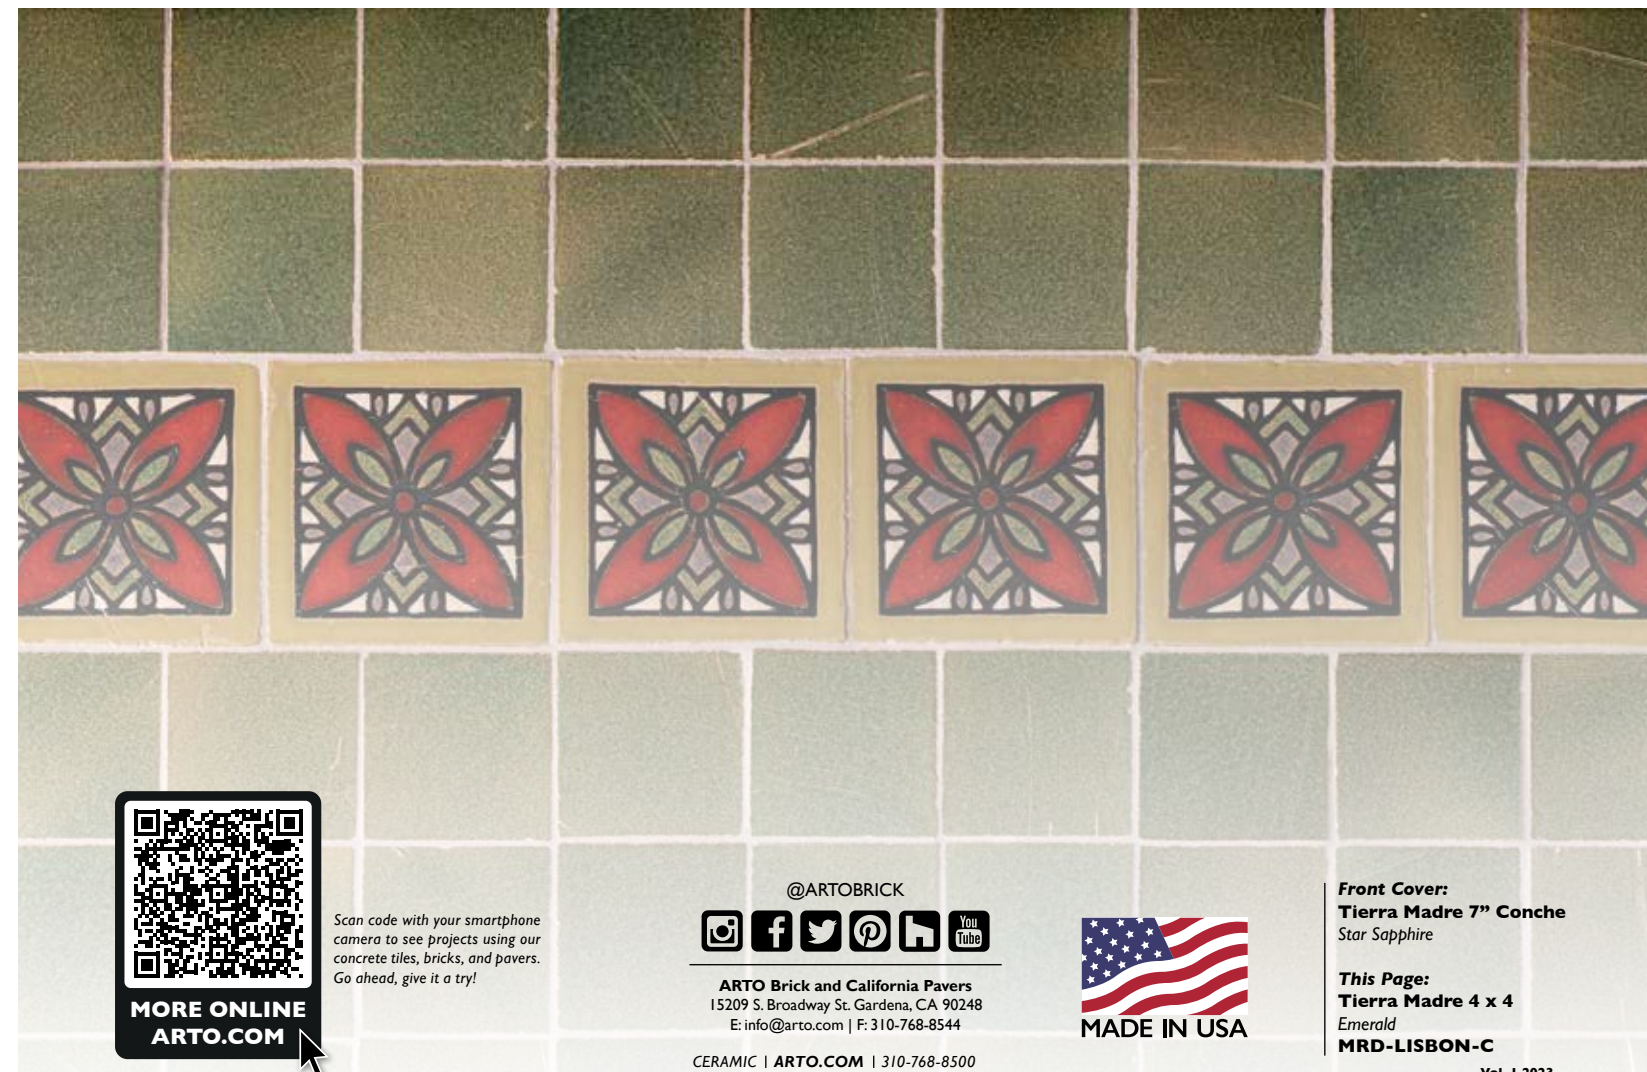

TIERRA MADRE SPECIFICATIONS

ARTO Code	Shape Name	Nominal Size (Inches)	Thickness (Inches)	Coverage Pieces/SQFT	Pounds Per Piece	Pieces Per Box	Boxes Per Pallet
METOLIUS-TIERRAMADRE6	Metolius Ridge Tierra Madre 6x6	6 x 6	1/2	4	1	26	45
METOLIUS-TIERRAMADRE4	Metolius Ridge Tierra Madre 4x4	3 7/8 x 3 7/8	1/2	9	0.5	88	45
METOLIUS-TIERRAMADRE2X8	Metolius Ridge Tierra Madre 2x8	1 3/4 x 8 1/8	1/2	9	0.4	100	45
METOLIUS-TIERRAMADRE-HEX8	Metolius Ridge Tierra Madre 8” Hexagon	8 1/2 x 8 1/2 (Flat to Flat)	1/2	2.3	2.6	22	45
METOLIUS-TIERRAMADRE-HEX4	Metolius Ridge Tierra Madre 4” Hexagon	3 7/8 x 3 7/8 (Flat to Flat)	1/2	11.7	0.37	88	45
METOLIUS-TIERRA-MADRE-CONCHE7	Metolius Ridge Tierra Madre 7” Conche	7 1/4 x 7 1/4	1/2	5.5	0.9	26	45
METOLIUS-TIERRA-MADRE-ARAB8C	Metolius Ridge Tierra Madre Arabesque Pattern 8C	5x5 Quatrefoil 6x6 8C Cross	1/2	4 SET Per SqFt.	0.87 Per SET	80 / 80	30
METOLIUS-QUARTERROUND	Metolius Ridge Quarter Round (A-106)	6 x 1 x 1	-	-	.23	150	45
METOLIUS-INSIDEQUARTER-ROUND	Metolius Ridge Inside Quarter Round (A-107)	6 x 1 x 1	-	-	.23	150	45
METOLIUS-QUARTERROUNDBEAK	Metolius Ridge Quarter Round Beak (AC-106)	7 x 1 x 1	-	-	.24	130	45

CSI Specification	Ceramic Test Data
9 09 30 13 Ceramic Tiling	• ASTM C650-20: Chemical Resistance • ASTM C373: Absorption • ASTM C482: Bond Strength • ASTM C648: Breaking Load

@ARTOBRICK
ARTO Brick and California Pavers
15209 S. Broadway St. Gardena, CA 90248
E: info@arto.com | F: 310-768-8544
CERAMIC | ARTO.COM | 310-768-8500

Front Cover:
Tierra Madre 7” Conche
Star Sapphire

This Page:
Tierra Madre 4 x 4
Emerald
MRD-LISBON-C
Vol. 1 2023