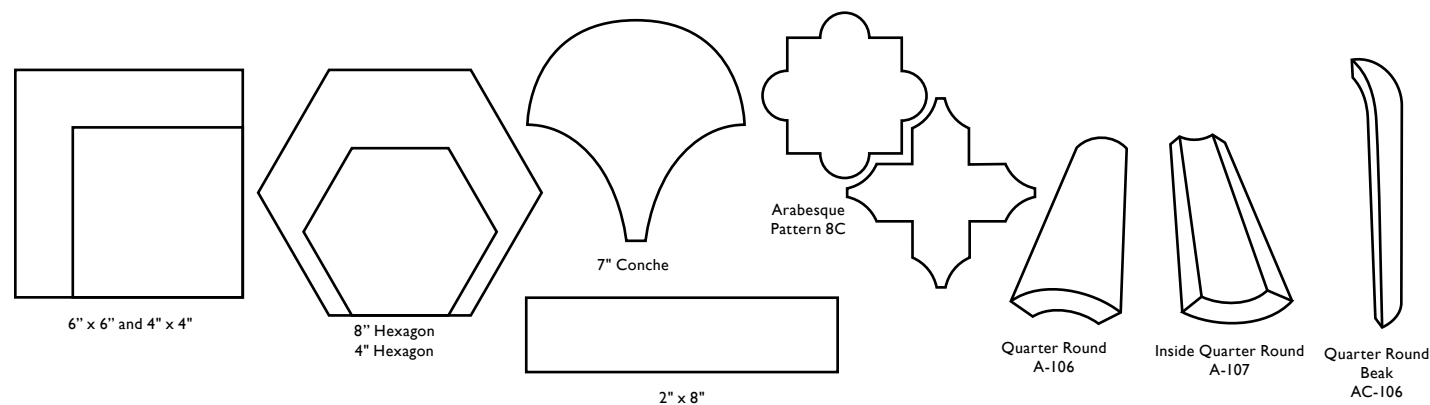

TIERRA MADRE TEXTURE, SHAPES, SIZES AND TRIM

Tierra Madre Texture - Tierra Madre translates to “Mother Earth.” This texture pays homage to the majestic natural beauty of California as well as the rest of our planet. Our Tierra Madre texture is achieved by glazing the “back side” of the tile. This texture highlights the natural beauty of our blonde bisque by highlighting its imperfections. Tierra Madre offers a higher color and surface variation as well as irregular edges that make each tile one of a kind.

Seven 1/2” Thick Shapes and Sizes - 6x6, 4x4, 2x8, 8” Hexagon, 4” Hexagon, 7” Conche, and Arabesque Pattern 8C

Three Trim Pieces

Quarter Round (A-106), Inside Quarter Round (A-107), and Quarter Round Beak (AC-106)

All of ARTO's ceramic products are handcrafted and are suitable for indoors, outdoors, walls, and floors.

CERAMIC | ARTO.COM | 310-768-8500

TIERRA MADRE SPECIFICATIONS