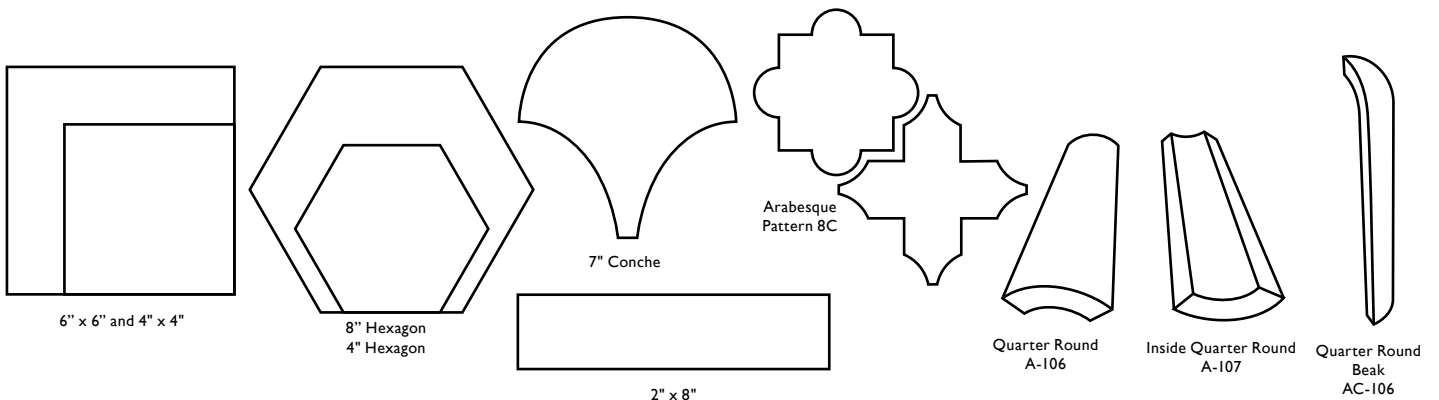

Seven 1/2” Thick Shapes and Sizes - 6x6, 4x4, 2x8, 8” Hexagon, 4” Hexagon, 7” Conche, and Arabesque Pattern 8C

Three Trim Pieces

Quarter Round (A-106), Inside Quarter Round (A-107), and Quarter Round Beak (AC-106)

# TIERRA MADRE SPECIFICATIONS

ARTO Code	Shape Name	Nominal Size (Inches)	Thickness (Inches)	Coverage Pieces/SQFT	Pounds Per Piece	Pieces Per Box	Boxes Per Pallet
CLARA-TIERRAMADRE6	CLARA Tierra Madre 4x4	6 x 6	1/2	4	1	26	45
CLARA-TIERRAMADRE4	CLARA Tierra Madre 4x4	3 7/8 x 3 7/8	1/2	9	0.5	88	45
CLARA-TIERRAMADRE2X8	CLARA Tierra Madre 2x8	1 3/4 x 8 1/8	1/2	9	0.4	100	45
CLARA-TIERRAMADRE-HEX8	CLARA Tierra Madre 8" Hexagon	8 1/2 x 8 1/2 (Flat to Flat)	1/2	2.3	2.6	22	45
CLARA-TIERRAMADRE-HEX4	CLARA Tierra Madre 4" Hexagon	3 7/8 x 3 7/8 (Flat to Flat)	1/2	11.7	0.37	88	45
CLARA-TIERRAMADRE-CONCHE7	CLARA Tierra Madre 7" Conche	7 1/4 x 7 1/4	1/2	5.5	0.9	26	45
CLARA-TIERRAMADRE-ARAB8C	CLARA Tierra Madre Arabesque Pattern 8C	5x5 Quatrefoil 6x6 8C Cross	1/2	4 SET Per SqFt.	0.87 Per SET	80 / 80	30
CLARA-QUARTERROUND	Clara Quarter Round (A-106)	6 x 1 x 1	-	-	.23	150	45
CLARA-INSIDEQUARTERROUND	Clara Inside Quarter Round (A-107)	6 x 1 x 1	-	-	.23	150	45
CLARA-QUARTERROUNDBEAK	Clara Quarter Round Beak (AC-106)	7 x 1 x 1	-	-	.24	130	45