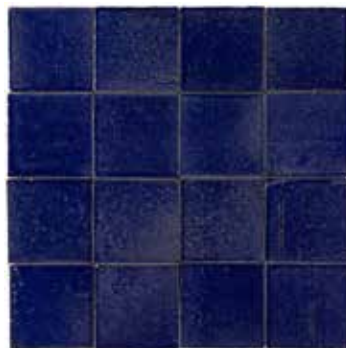

## CLARA COLLECTION GLAZE COLORS

Introducing ARTO's New **CLARA Collection** featuring never before seen translucent glazes on a *new* 1/2" blonde bisque body. The CLARA glaze palette highlights the imperfections and movement of the hand crafted rustic Tierra Madre texture. These glazes have a high variation (V3) because of the semitransparent make up of the glaze and the body color showing underneath.

Nougat - Tierra Madre V3

Mango - Tierra Madre V3

Cantaloupe - Tierra Madre V3

Pearl - Tierra Madre V3

Caviar - Tierra Madre V3

Sealion - Tierra Madre V3

Royal - Tierra Madre V3

Denim - Tierra Madre V3

Vanilla - Tierra Madre V3

Apple - Tierra Madre V3

Bermuda - Tierra Madre V3

Mochi - Tierra Madre V3

Fog - Tierra Madre V3

Fossil - Tierra Madre V3

Latte - Tierra Madre V3

## TIERRA MADRE TEXTURE, SHAPES, SIZES AND TRIM

Tierra Madre Texture - Tierra Madre translates to “Mother Earth.” This texture pays homage to the majestic natural beauty of California as well as the rest of our planet. Our Tierra Madre texture is achieved by glazing the “back side” of the tile. This texture highlights the natural beauty of our blonde bisque by highlighting its imperfections. Tierra Madre offers a higher color and surface variation as well as irregular edges that make each tile one of a kind.