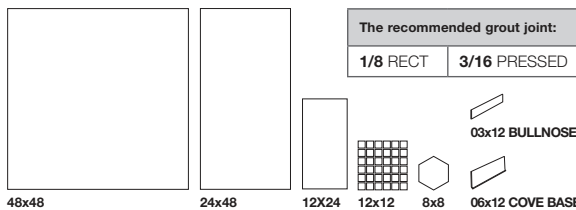

FORMATS

GROUT JOINT

The recommended grout joint:	
1/8 RECT	3/16 PRESSED

MORE INFO:

11128MK

#WHYTILE

TCNA

Portobello America Factory
8701 Ditty Rd, Baxter, TN 38544

Portobello America
1600 NW 18th Street, Suite 708
Pompano Beach, FL 33069

General Inquiries:
info@portobelloamerica.com
Phone: 931-650-5225

Apuano Oro NAT
Apuano Oro Stream NAT