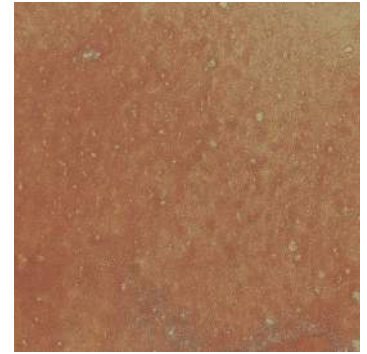

CASA

Casa is available in four different colors ranging from traditional to modern, each capable of faithfully mimicking the outer appearance of Italian Cotto, as well as its sophisticated and never boring tones.

COLOR BODY PORCELAIN

16"x16" Matte (Rectified) & 12"x13" Matte Hex Mosaic

Blue Lagoon

Dark Peat

Goldensun

Red Flame

TRIMS

Contact your local sales rep for trim solutions.