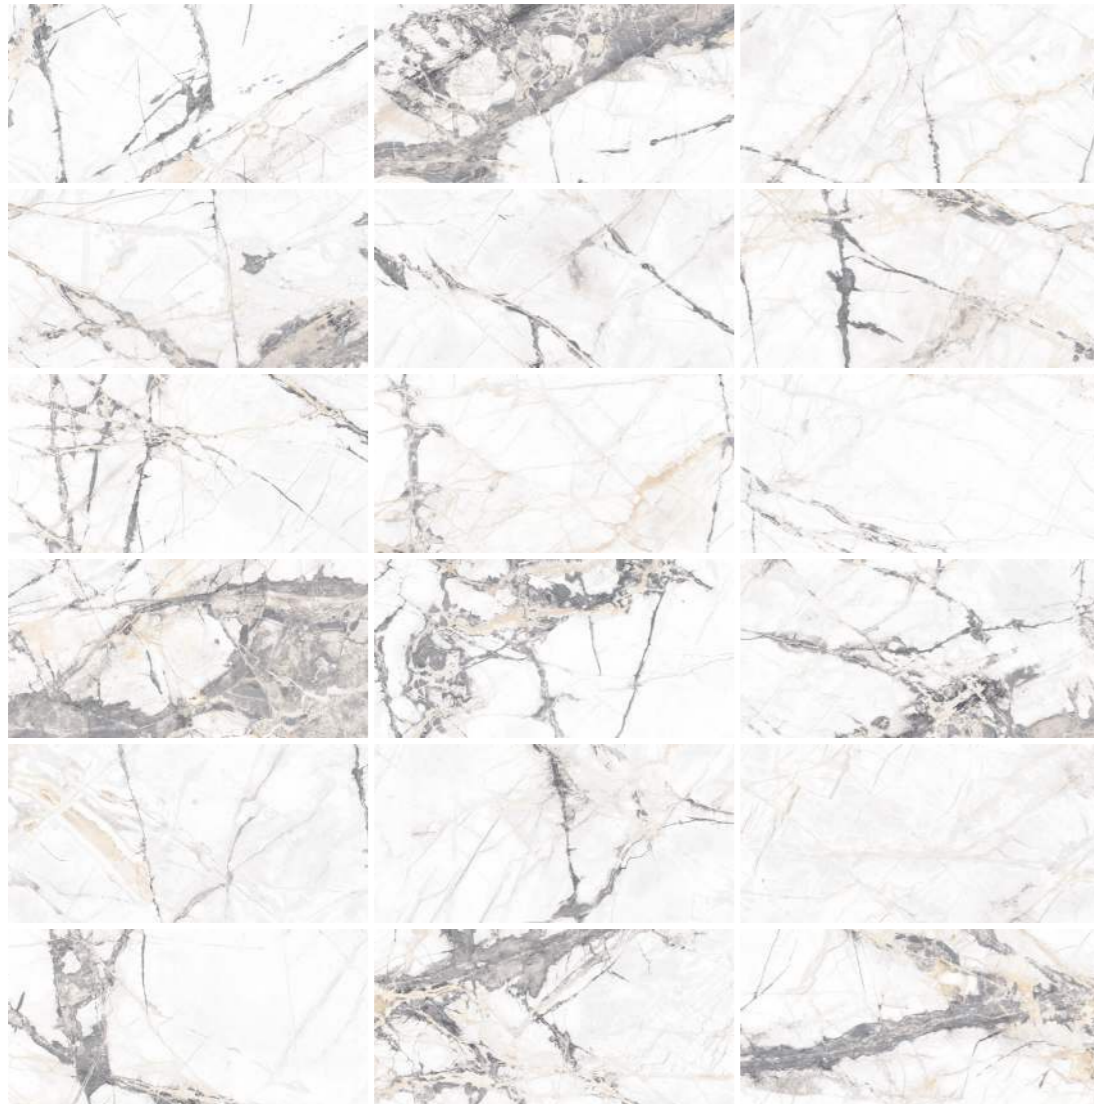

Other Faces

Packaging Info

Size	SF per carton	PC per carton	Bx per pallet
12"x24"	17.44	9	32