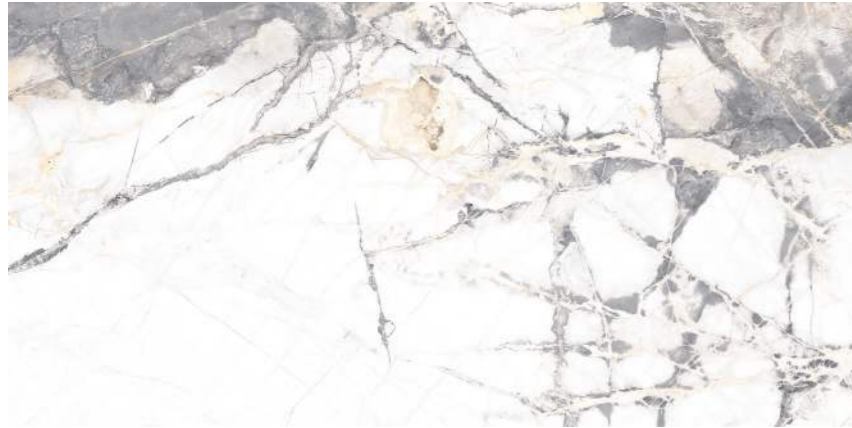

Ibiza

Porcelain Tile

12"x24"
300x600 cm

White

12"x24"
UIBIZAF16BV

Technical Specifications

CHARACTERISTICS	STANDARD	DECLARED ASTM
Water Absorption	C373	<=0.5%
Break Strength	C648	Min. 275
Chemical Resistance	C650	Class A (Resist)¹
Stain Resistance	C1378	Class A
Frost Resistance	C1026	Resistant
Thermal Shock Resistance	C484	Resistant
Crazing Resistance	C424	Resistant
Group	See FAQ's	4
PEI- Glazed Tiles	C1027	PEI (IV)
Dynamic Coefficient of Friction (DCOF)	A326.3	>=0.42
Shade and Texture Rating	CTDA "V"	V3
Facial Dimensions	C499	Pass
Range of Thickness	C499	Pass
Warpage	C485	Pass
Wedging	C502	Pass