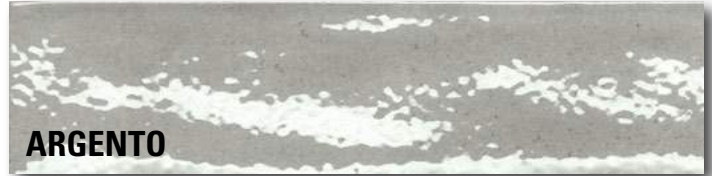

COLOR BODY PORCELAIN

MULTIFORME
COLOR BODY PORCELAIN

3" X 12" GLOSS FIELD & DECO

AGATA

Coordinates with Terra Art Oceano 10" Hex

ARGENTO

Coordinates with Terra Art Sabbia 10" Hex

TALCO

Coordinates with Terra Art Bianco 10" Hex

RAMAGE CALDO (DECO)

RAMAGE FREDDO (DECO)

TRIMS

Contact your local sales rep for trim solutions.

TECHNICAL

	RESULTS CONFORM
DCOF AcuTest	≥ 0.42
Breaking Strength	ASTM C648
Stain Resistance	ASTM C1378
Chemical Resistance	ASTM C650
Deep Abrasion Resistance	CONFORMS