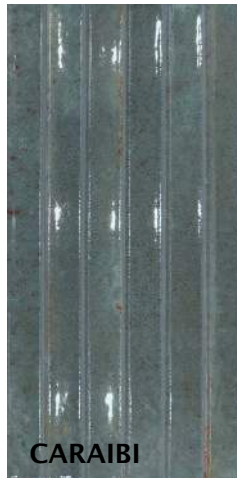

GEM

An assortment of bricks with the anthem of iridescent metal. Perfect for modern interiors and avant-garde architecture.

GLAZED PORCELAIN

GEM

GLAZED PORCELAIN

olympiatile+stone

www.olympiatile.com

2.5" X 10" Gloss (Non-Rectified)

ARGENTO

BIANCO

CARAIBI

COBALTO

NERO

5" X 10" KitKat Decor - Gloss (Non-Rectified)

ARGENTO

BIANCO

CARAIBI

COBALTO

NERO

TRIMS

Contact your local sales rep for trim solutions.

TECHNICAL (FIELD ONLY)

RESULTS CONFORM

Visible Surface Abrasion (Argento & Bianco)	PEI 4
Visible Surface Abrasion (Caraibi, Cobalto & Nero)	PEI 3
Breaking Strength	ASTM C648
Water Absorption	ASTM C373
Chemical Resistance	ASTM C650
Frost Resistance	ASTM C666
Meets or Exceeds ANSI 137.1 Porcelain Tile Standards	