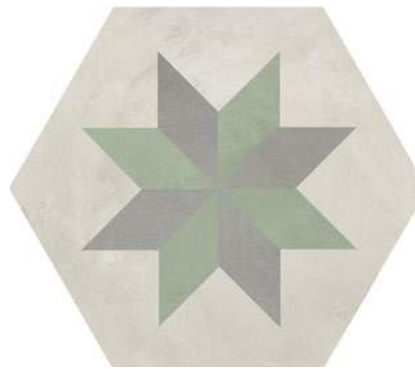

SABBIA/MENTA

STELLA DECO