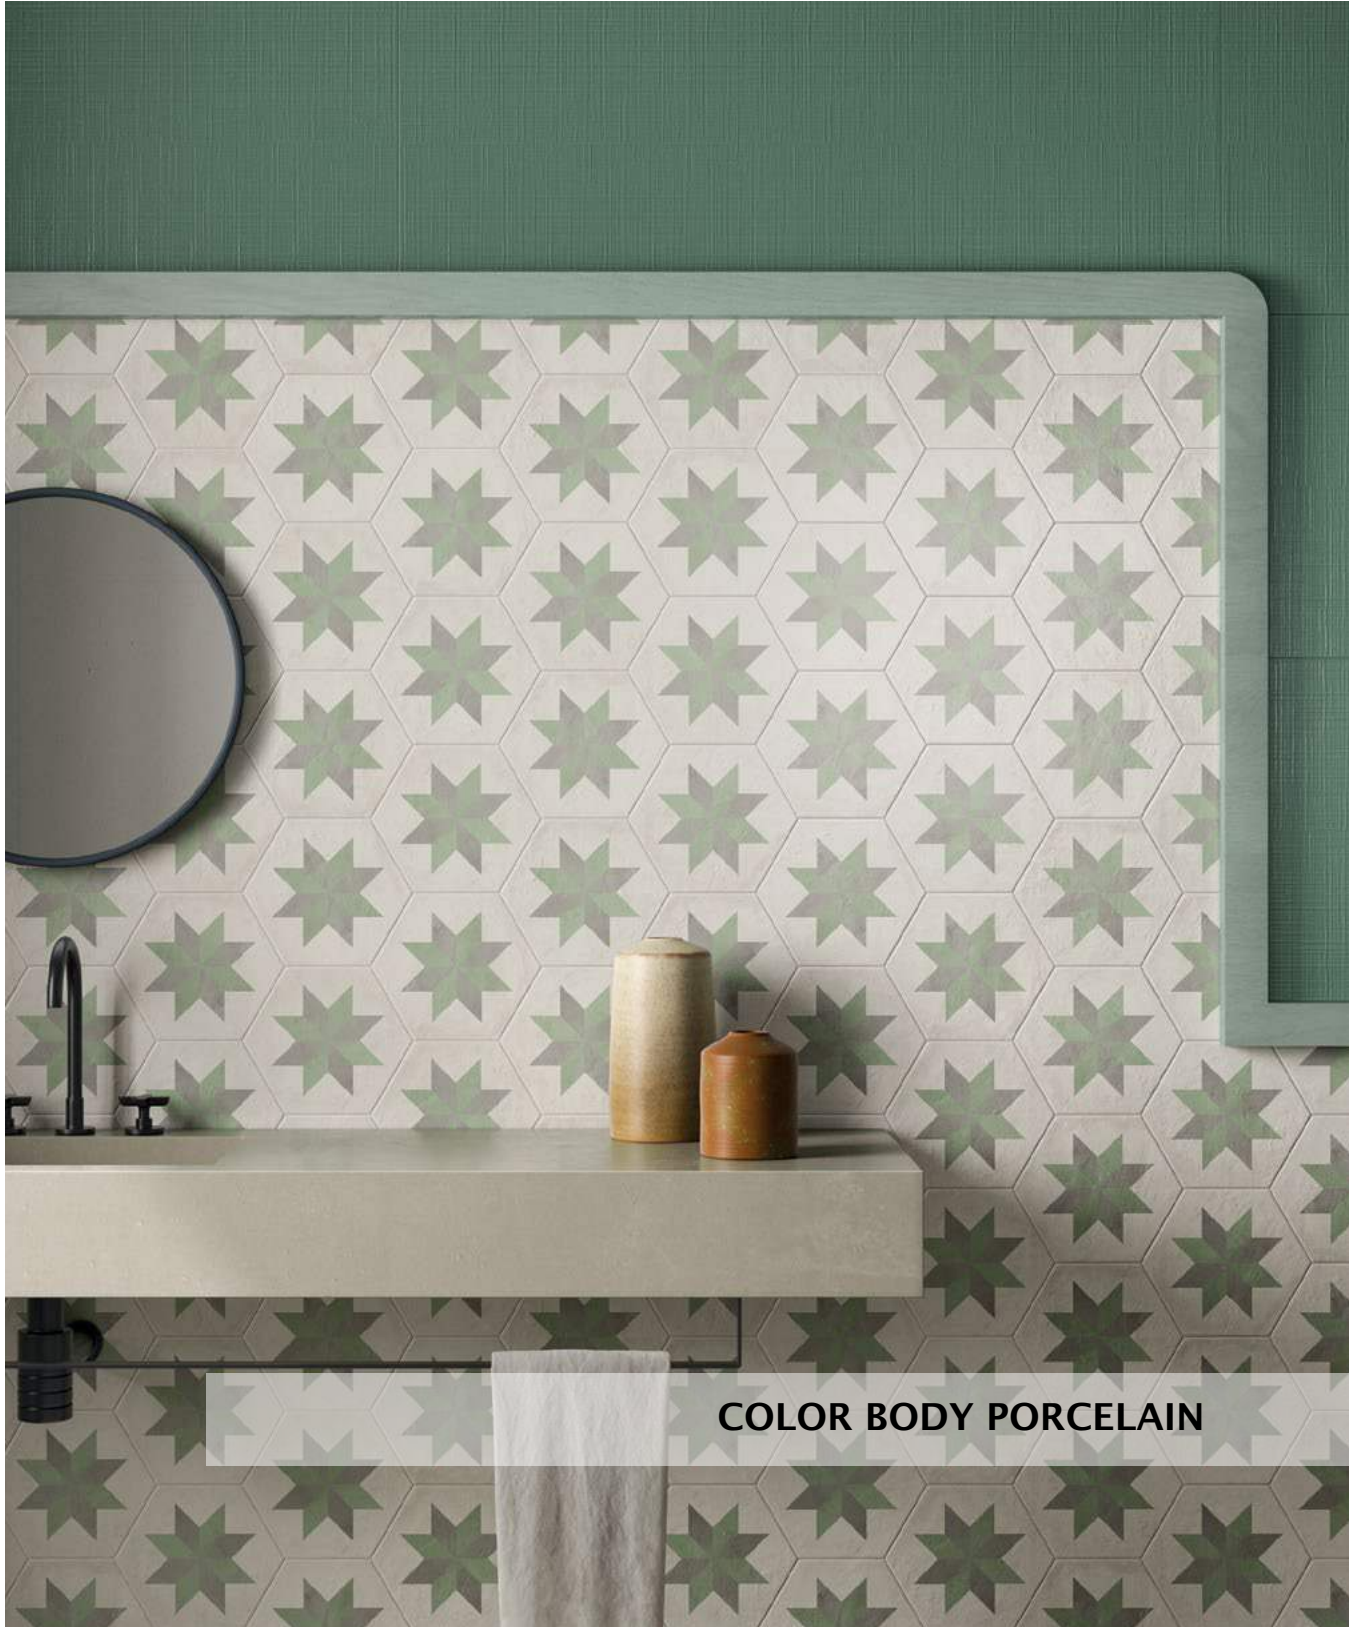

TERRA ART

Paying tribute to one of Marca Corona's most popular collections and infusing it with new light and personality through color: Terra Art reinvents contemporary residential and commercial interiors, giving rise to simply irresistible vintage-chic ambiances.

COLOR BODY PORCELAIN

10" HEX FIELD & DECO

BIANCO (WHITE)

Coordinates with Multiforme Talco 3"x12"

OCEANO (BLUE)

Coordinates with Multiforme Agata 3"x12"

SABBIA (GREY)

Coordinates with Multiforme Argento 3"x12"