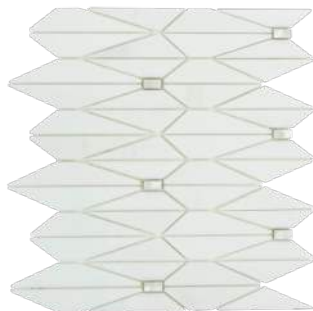

**Avignon Smokey Pearl**  
ANTHDLPAVSP  
11.65" x 8.85" Coverage:  
0.716 sqft/pc

**Hexette Pearl Mix**  
ANTHDLPHPM  
12.2" x 12"  
Coverage: 1.017 sqft/pc

**Adley White**  
ANTHDLPAW  
11.92" x 10.63" Coverage:  
0.88 sqft/pc

**Adley Grey**  
ANTHDLPAG  
11.92" x 10.63" Coverage:  
0.88 sqft/pc

**Apex Pearl**  
ANTHDLPAW  
13.62" x 11.61" Coverage:  
1.098 sqft/pc

**Apex Smokey Pearl**  
ANTHDLPASP  
13.62" x 11.61" Coverage:  
1.098 sqft/pc

PRODUCTS

**Pearl Slivers**  
ANTHDLPPS  
11.89" x 11.89" Coverage:  
0.981 sqft/pc

**Smokey Pearl Slivers**  
ANTHDLPPSPS  
11.89" x 11.89" Coverage:  
0.981 sqft/pc

**Celestial Pearl Slivers**  
ANTHDLPCPS  
11.89" x 11.89" Coverage:  
0.981 sqft/pc