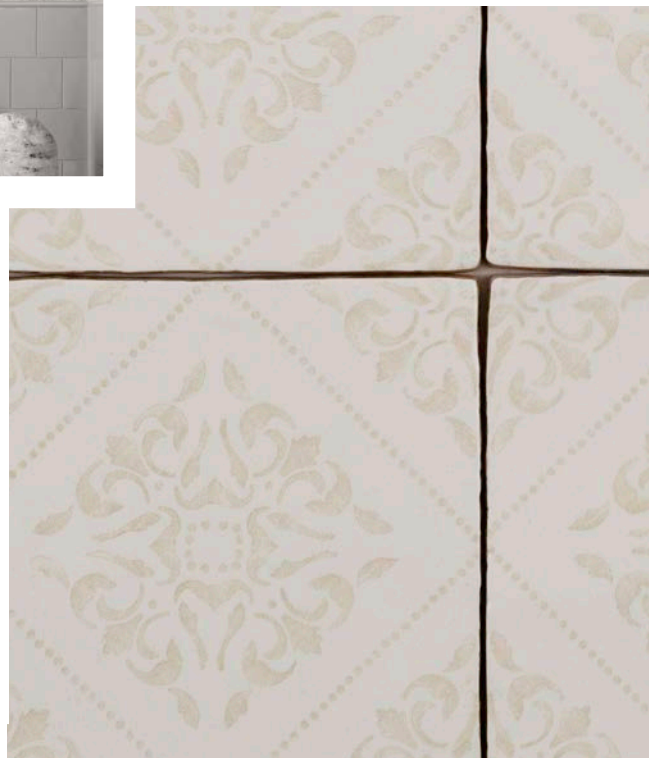

PRODUCTS

**Dali Habitat**  
ANTHAIDH  
5.11" x 5.11"  
Coverage: 0.181 sqft/pc  
\*sold by the box

**Dali Honeypot**  
ANTHAIDHP  
5.11" x 5.11"  
Coverage: 0.181 sqft/pc  
\*sold by the box

**Dali Juniper**  
ANTHAIDJ  
5.11" x 5.11"  
Coverage: 0.181 sqft/pc  
\*sold by the box