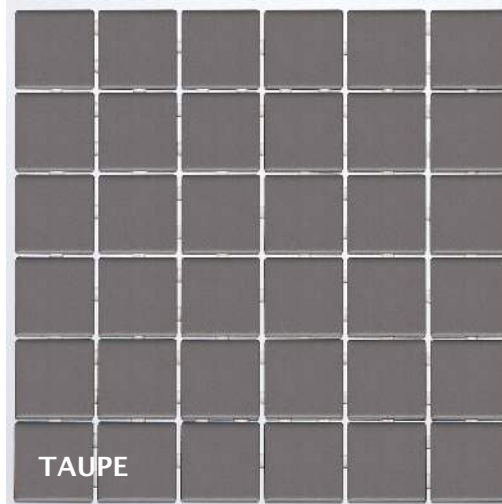

COLORADO

Colorado is our 2"x2" Glazed Porcelain Mosaic replacement for the Ontario series. Available in a variety of colors that provides traditional styling in both residential & commercial spaces.

GLAZED PORCELAIN MOSAIC

COLORADO

GLAZED PORCELAIN MOSAIC

olympiatile+stone 

www.olympiatile.com

2" X 2" Matte, Dot-Mount Mosaic

TRIMS

No coordinating trim available in this series.

TECHNICAL