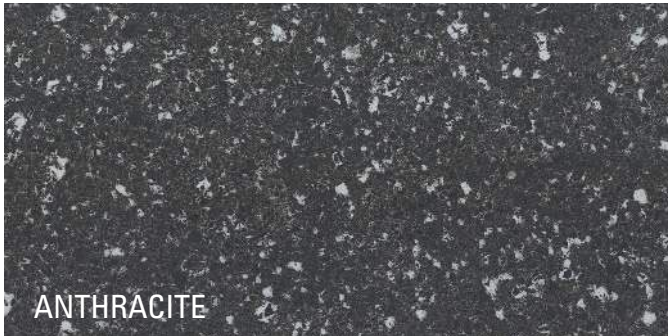

OASIS

Terrazzos have been taken to the next level with the intriguing aggregate colors in this new glazed porcelain tile series, Oasis. Available in a neutral color palette with 4 different colors.

GLAZED PORCELAIN

OASIS

GLAZED PORCELAIN

olympiatile+stone 

www.olympiatile.com

12" x 24" Matte (Rectified)

ANTHRACITE

BONE

BEYAZ (WHITE)

GREY

TRIMS

None available

TECHNICAL

RESULTS CONFORM

Visible Surface Abrasion	Beyaz & Bone: 4
Water Absorption	ASTM C373
Breaking Strength	ASTM C648
Chemical Resistance	ASTM C650
Frost Resistance	ASTM C666
Stain Resistance	ASTM C1378