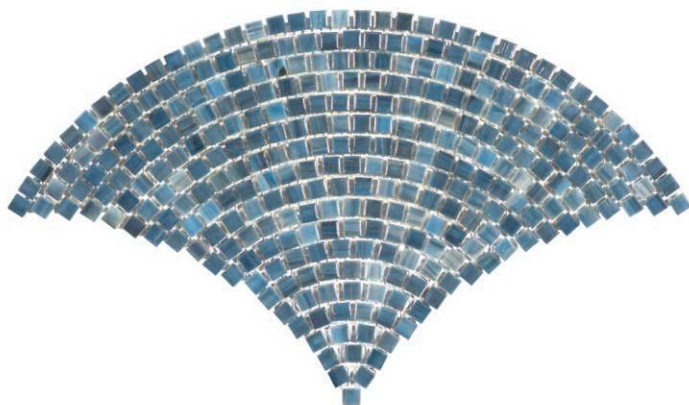

Maritime Fanfare