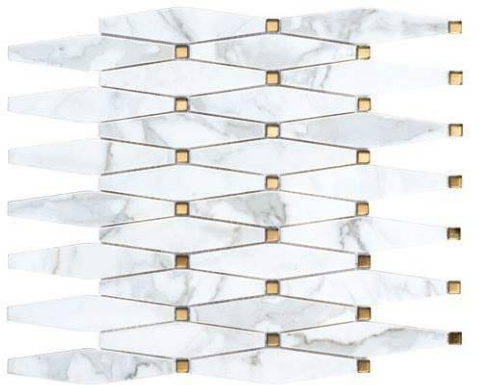

Kaleidoscope Gold

Kaleidoscope Silver

DAZZLE

COLLECTION

Bravado Gold

Bravado Silver

Jolie Gold

Jolie Silver

DAZZLE

COLLECTION

PRODUCT SPECS

Piece Size: 10.343" x 11.768"
 Chip Size: Multi-Sized
 Thickness: 8 mm
 PCS/Box: 10
 SQFT/Box: 8.51
 Material: Natural Stone | Glass

Piece Size: 11.733" x 11.733"
 Chip Size: Multi-Sized
 Thickness: 8 mm
 PCS/Box: 11
 SQFT/Box: 10.53
 Material: Natural Stone | Mirror

Piece Size: 8.957" x 10.365"
 Chip Size: Multi-Sized
 Thickness: 8 mm
 PCS/Box: 11
 SQFT/Box: 7.084
 Material: Natural Stone | Glass

Piece Size: 11.634" x 11.575"
 Chip Size: Multi-Sized
 Thickness: 8 mm
 PCS/Box: 9
 SQFT/Box: 8.424
 Material: Natural Stone | Glass

Piece Size: 12.008" x 11.989"
 Chip Size: Multi-Sized
 Thickness: 8 mm
 PCS/Box: 9
 SQFT/Box: 9.018
 Material: Natural Stone | Glass

Application

Residential/Commercial

Presentation

Mesh Mounted

*Recommended uses only apply for properly installed material according to TCNA guidelines. All information is subject to change; refer to the website for most updated information. Images were digitally enhanced; for color accuracy, please request a sample.