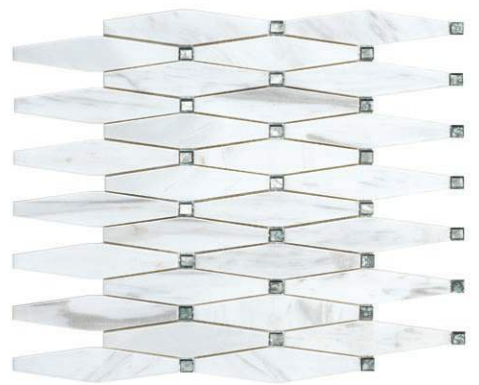

Jolie Silver