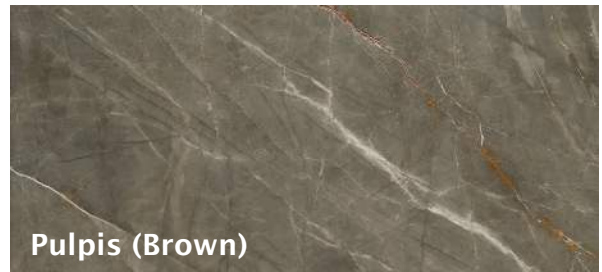

COLOR BASE PORCELAIN TILE

PRESTIGIO

COLOR BODY PORCELAIN TILE

olympiatile+stone 

www.olympiatile.com

12"x24" Matte & 12"x24", 30"x30" Polished

Arcadia (Taupe)

Botticino

Impero

Pulpis (Brown)

Statuario (White)

TRIMS

TECHNICAL

RESULTS CONFORM

Water Absorption	ASTM C373
Breaking Strength	ASTM C648
Frost Resistance	ASTM C666
Chemical Resistance	ASTM C650
DCOF AcuTest (Matte Only)	≥ 0.42