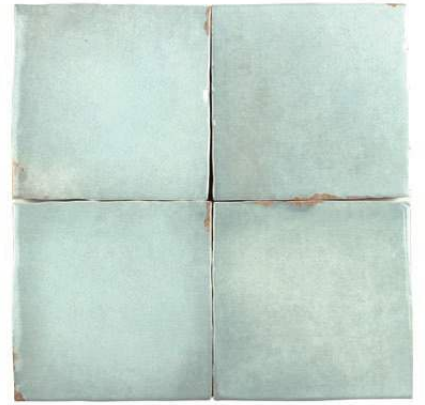

Misty Zellige