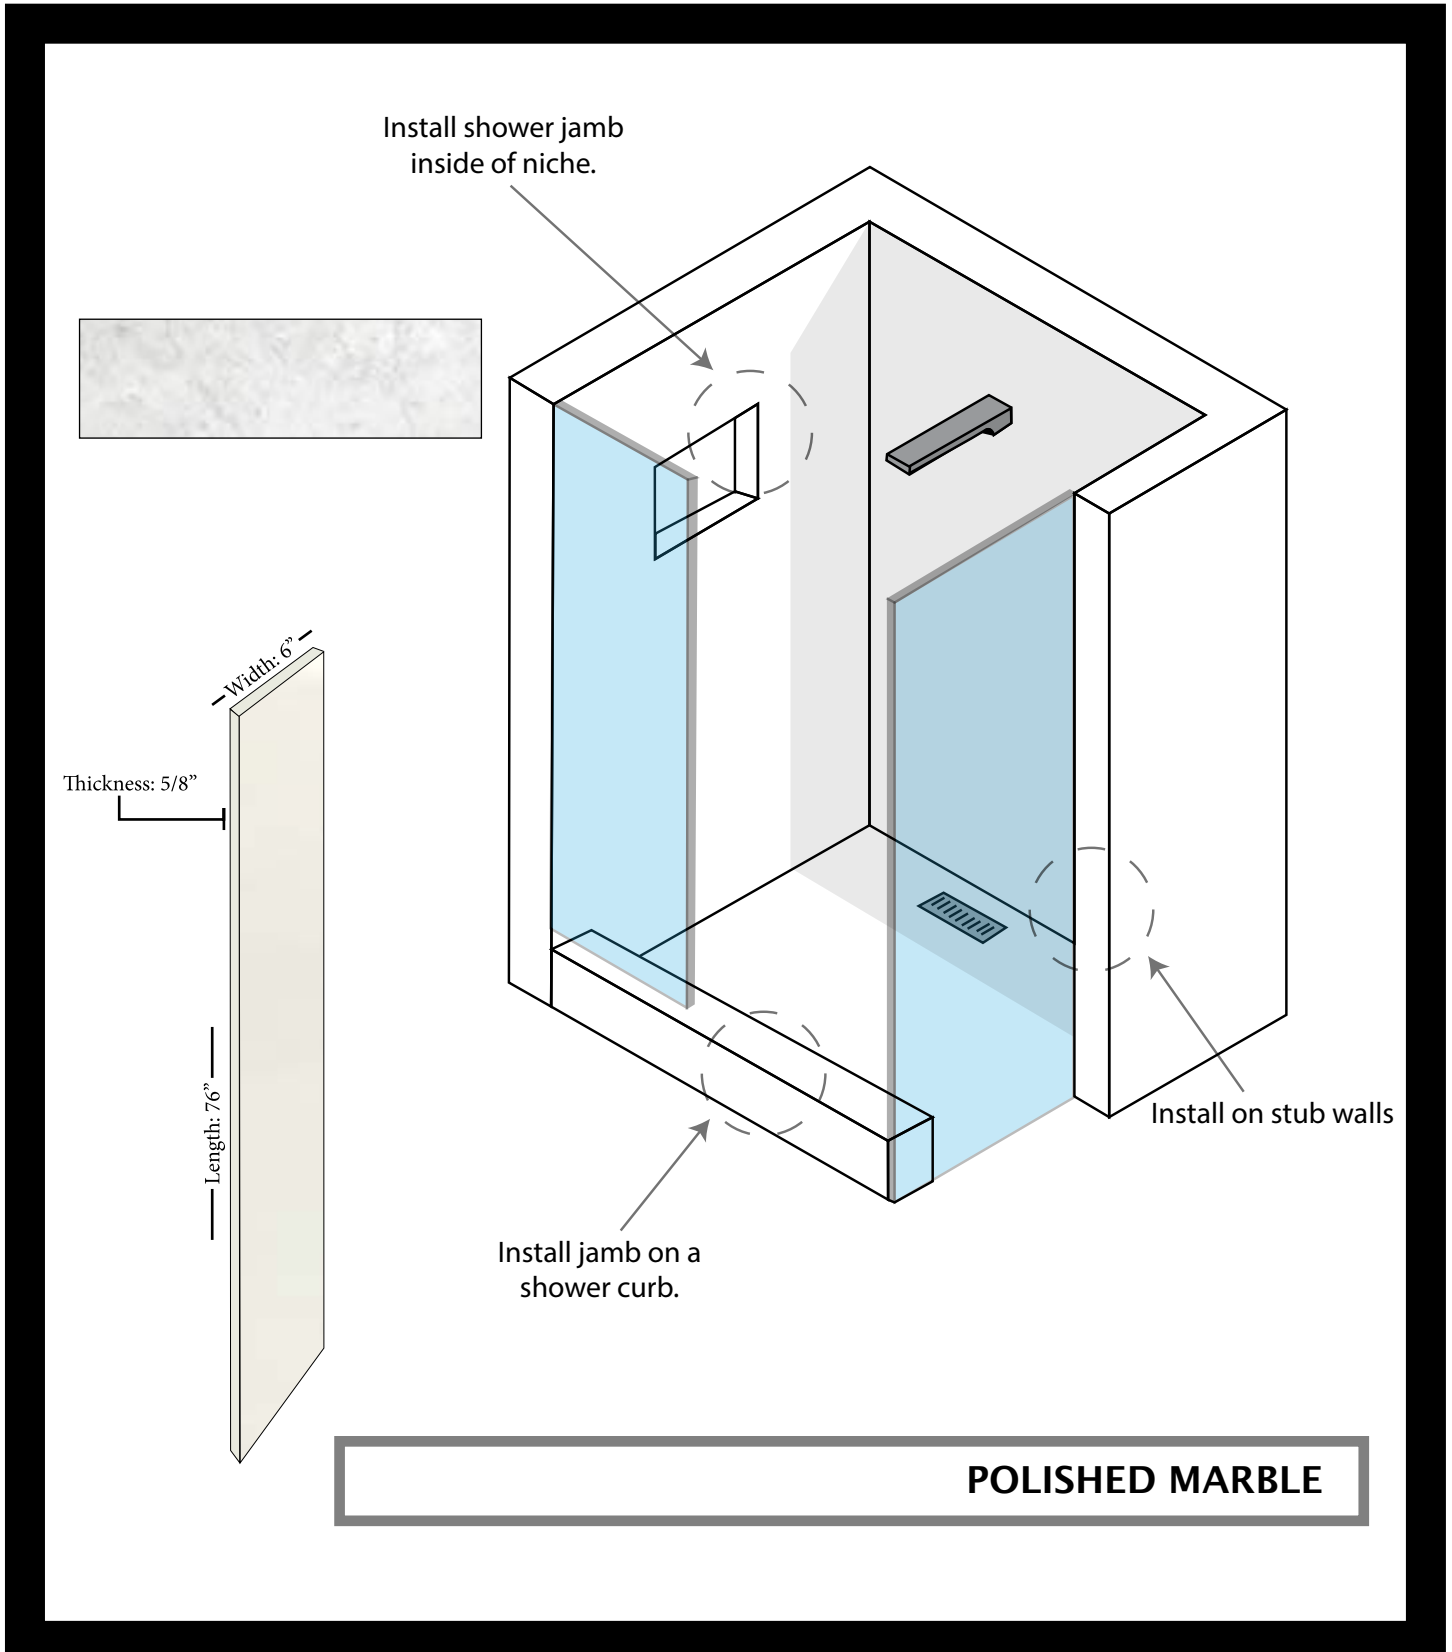

# SHOWER JAMBS

Polished Marble shower jamb is the perfect solution to finish a shower installation. (Use to cap curbs, edge openings and finish niches)

**SHOWER JAMBS**  
POLISHED MARBLE & QUARTZ

**olympiatile+stone**   
[www.olympiatile.com](http://www.olympiatile.com)

6" x 76" x 5/8"

**POLISHED MARBLE**  
BIANCO CARRARA

*Shower Jambs coordinate with the  
extraordinary series.*

**Plymouth, MN** | 763.545.5455 • 800.288.3026  
**Des Moines, IA** | 515.270.4920 • 800.320.1387  
**Omaha, NE** | 402.614.9010 • 877.687.6636  
**Fargo, ND** | 701.478.8087