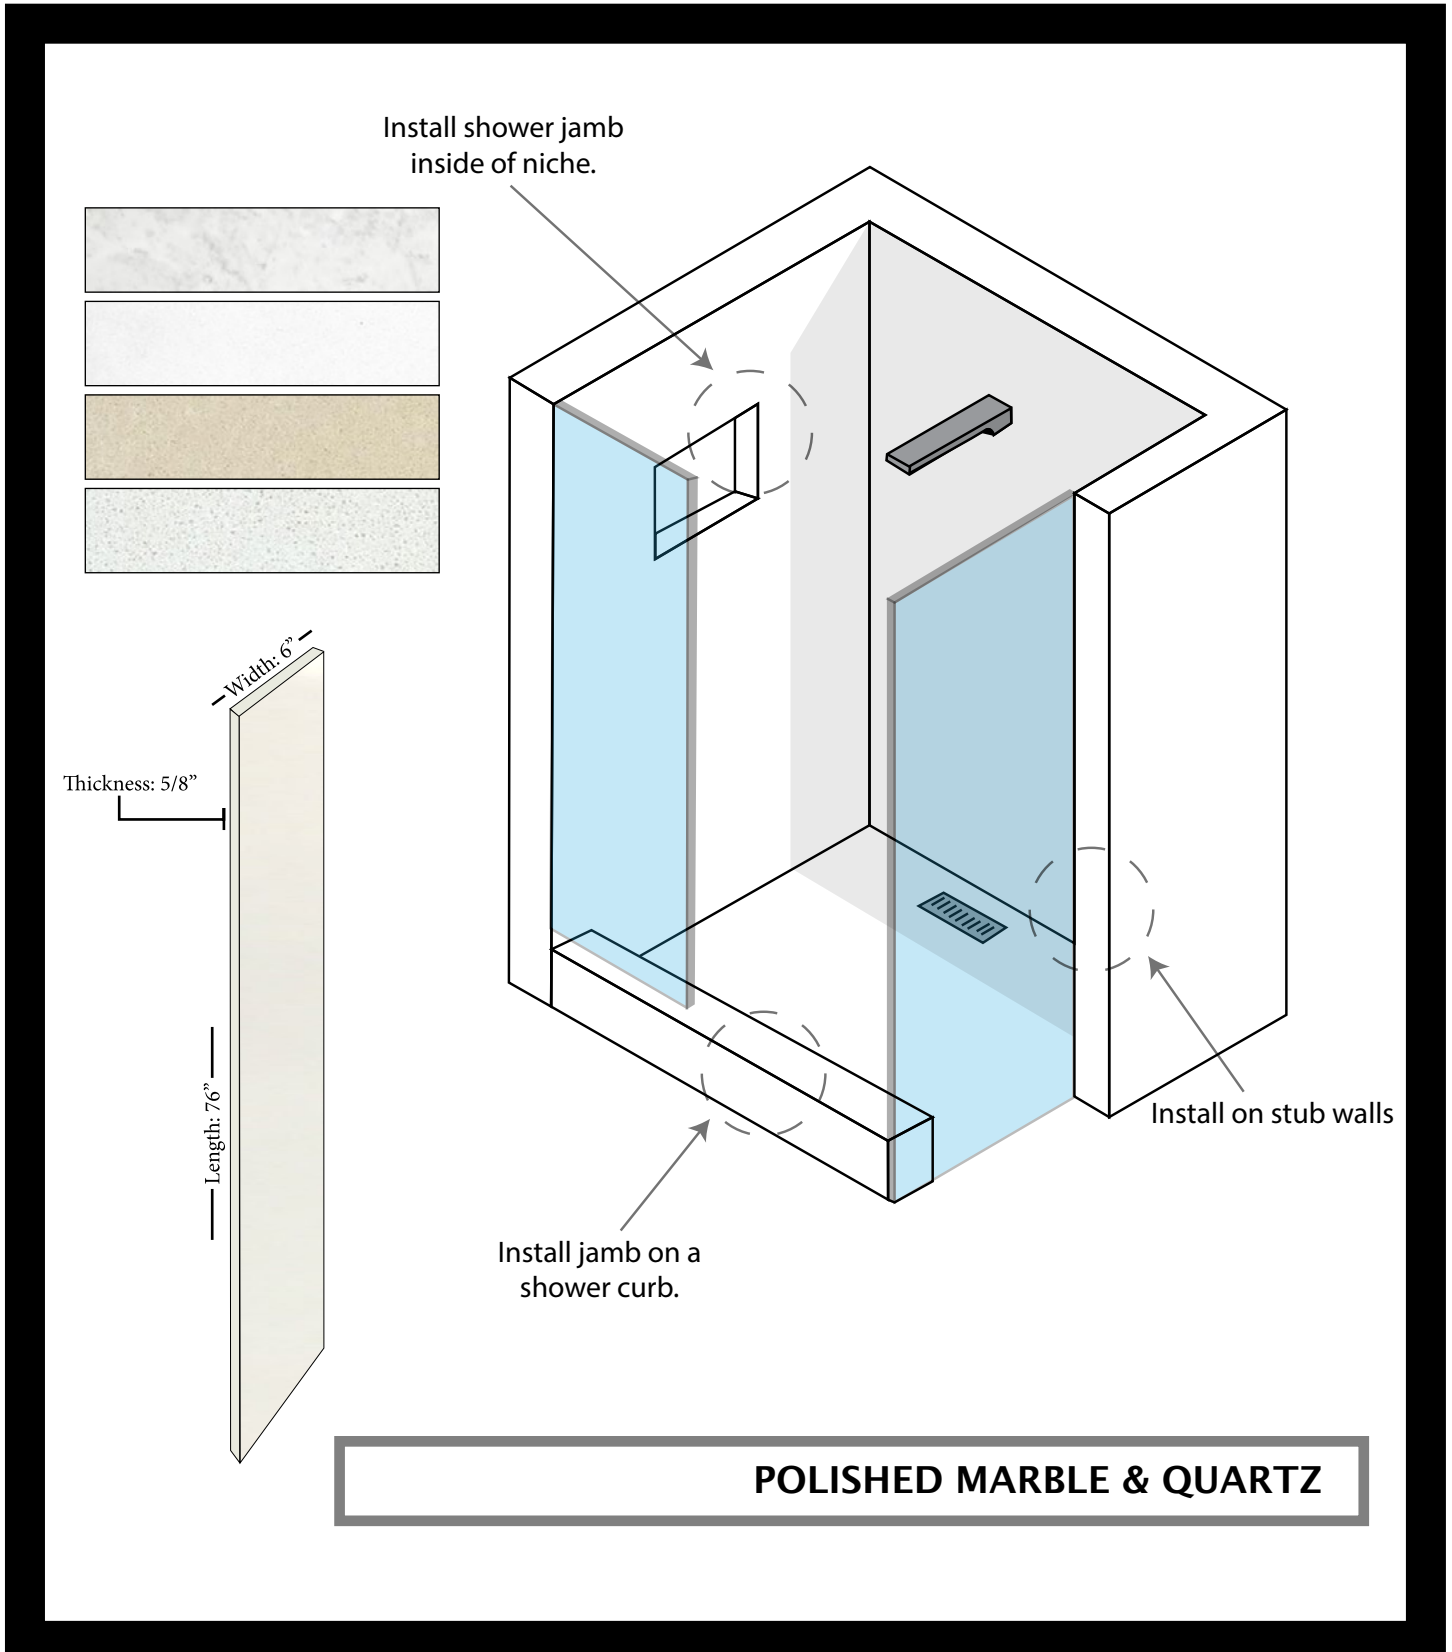

SHOWER JAMBS

Polished Marble & Quartz shower jambs is the perfect solution to finish a shower installation. (Use to cap curbs, edge openings and finish niches)

SHOWER JAMBS

POLISHED MARBLE & QUARTZ

olympiatile+stone 
www.olympiatile.com

6" x 76" x 5/8"

POLISHED MARBLE

BIANCO CARRARA

POLISHED QUARTZ

ARCTIC WHITE

POLISHED QUARTZ

CRYSTAL SAND

POLISHED QUARTZ