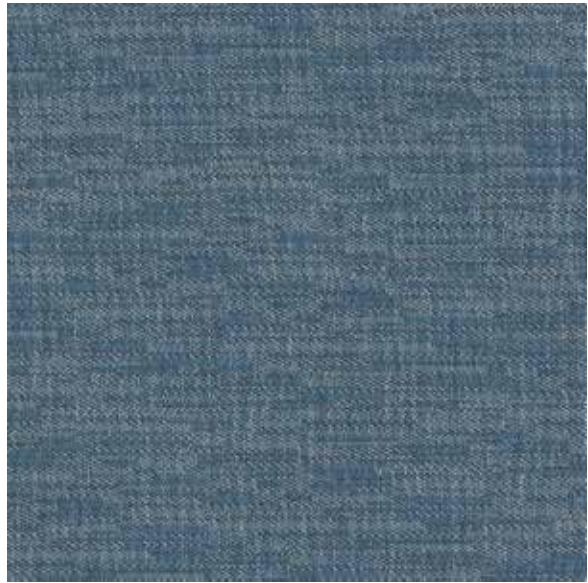

60 x 60 cm (24 x 24)
SO.DA.DNM.2424

All items shown in this document are part of Olympia's stocking program. For special orders, please contact your Olympia Tile Sales Representative.