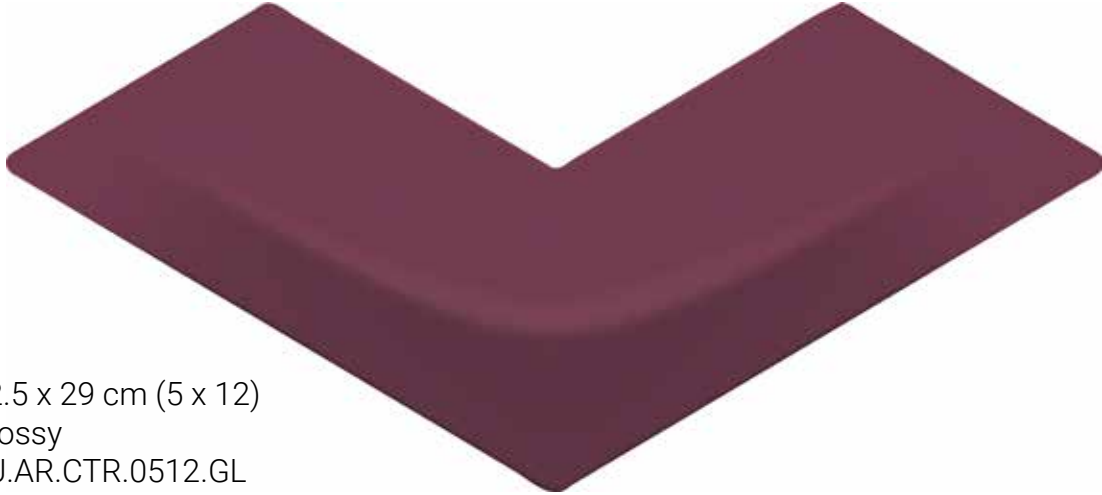

ARC Series

GLAZED WALL

olympiatile+stone®

ARC Series Glazed Wall (3D)

POLAR WHITE

12.5 x 29 cm (5 x 12)
Glossy
YU.AR.POW.0512.GL

12.5 x 29 cm (5 x 12)
Matte
YU.AR.POW.0512.MT

DOVE CREAM

12.5 x 29 cm (5 x 12)
Glossy
YU.AR.DVC.0512.GL

All items shown in this document are part of Olympia's stocking program. For special orders, please contact your Olympia Tile Sales Representative.

ARC Series Glazed Wall (3D)

CLARET RED

12.5 x 29 cm (5 x 12)
Glossy
YU.AR.CTR.0512.GL

MARINE BLUE

12.5 x 29 cm (5 x 12)
Glossy
YU.AR.MBU.0512.GL

All items shown in this document are part of Olympia's stocking program. For special orders, please contact your Olympia Tile Sales Representative.