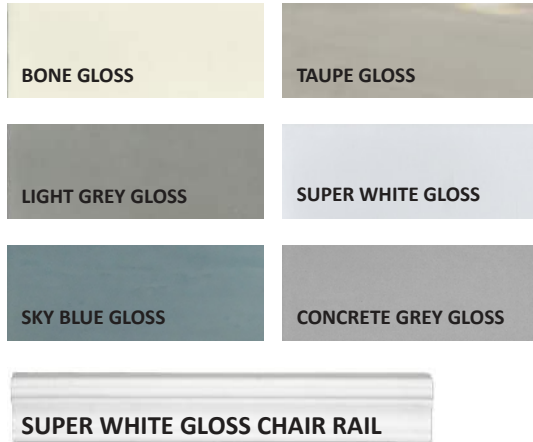

OXFORD

A contemporary collection of wall tiles that combines the beauty of a classic subway tile with the added dimension of a handcrafted edge, in both a high shine and crackle finish. The accompanying hexagons create a statement all their own with a glossy ripple appearance. The versatility of this series allows for truly unique designs.

GLAZED CERAMIC WALL & GLAZED PORCELAIN FLOOR

OXFORD

GLAZED CERAMIC WALL TILE

olympiatile+stone 

www.olympiatile.com

3"x6" & 3"x12" Gloss Wall

3" X 12" Metallica Wall

Please note: Metallic finishes may only be installed in areas that will remain dry.

7" Hexagon Gloss Wall

7" Hexagon Matte - Glazed Floor

TECHNICAL (FLOOR ONLY)

	RESULTS CONFORM
Water Absorption	ASTM C373
Breaking Strength	ASTM C648
Chemical Resistance	ASTM C650
Visible Surface Abrasion (White only) PEI 4	ASTM C1027
Frost Resistance	ASTM C1026